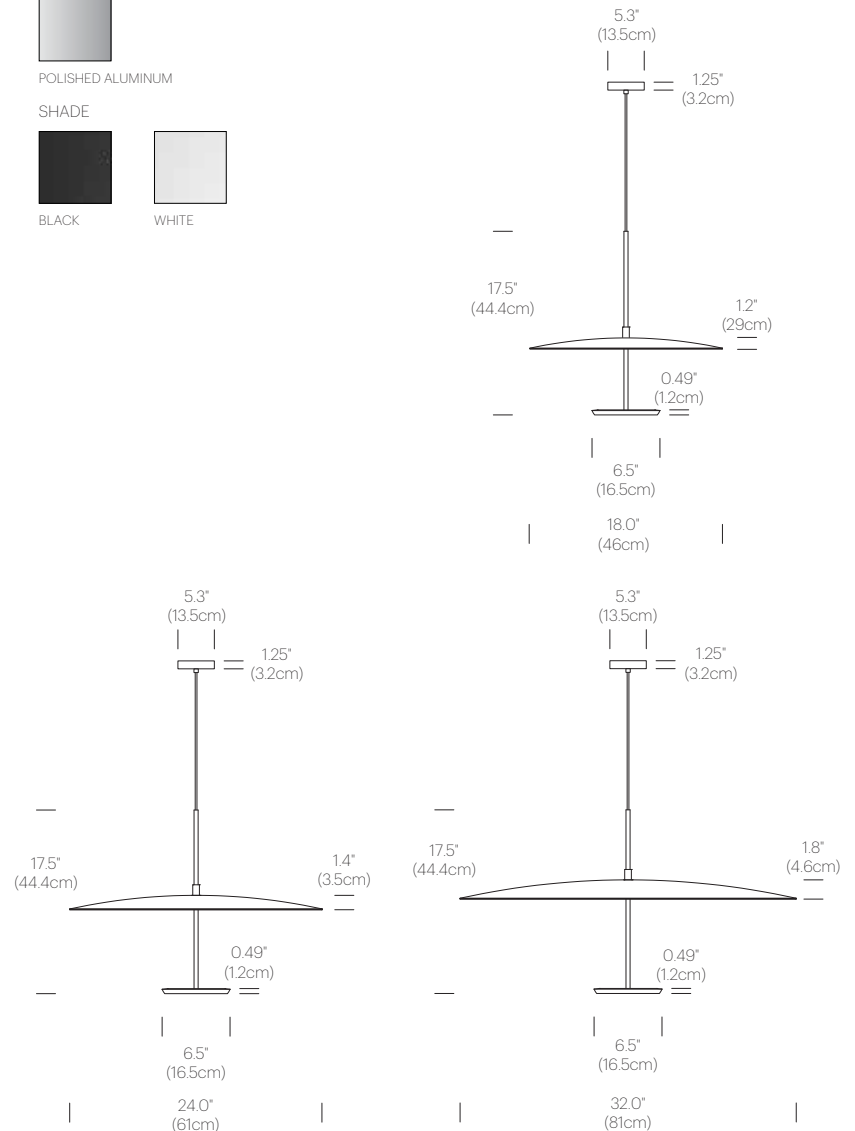

Power Consumption : 18W MAX

Color Temperature : 2700K-2200K DTW

Luminosity : 1250 Lu total (850 down/400 up)

Luminaire Efficacy : 70 Lumens/Watt

Color Rendition Index : 90 CRI

50K hour lifespan

Cable length : 10' (305cm)(Field cuttable)

1 year warranty

CERTIFICATIONS

PACKAGING WEIGHT AND DIMENSIONS

Sky Solo lamp	3.1LBS	19" X 10.2" X 24"
	1.4KGS	48cm X 26cm X 6cm
Sky Dome Metal 18 shade	3.1LBS	21.3" X 20.4" X 2.9"
	1.4KGS	54cm X 51.8cm X 7.3cm
Sky Dome Metal 24 shade	5.1LBS	27.13" X 26.4" X 3.25"
	2.3KGS	69cm X 67cm X 8.2cm
Sky Dome Metal 32 shade	9.5LBS	35" X 34.8" X 3.9"
	4.3KGS	89cm X 88.3cm X 9.8cm

WHITE

DIMENSIONS

SKY DOME METAL 18, 24, 32

SKY DOME WOOD

DESCRIPTION

The Sky Collection is a modular pendant lighting system featuring multiple shade reflector solutions for various decorative and performance benefits. Sky Dome is available in both spun aluminum and pressed wood shade reflectors that when combined with their powerful 2-sided LED light source gives the lamp a weightless appearance while providing unparalleled illumination in all directions. Sky Dome combined form and function with unsurpassed quality and is available in 3 sizes : 18" (45.8cm)/24" (61cm)/32" (81cm).